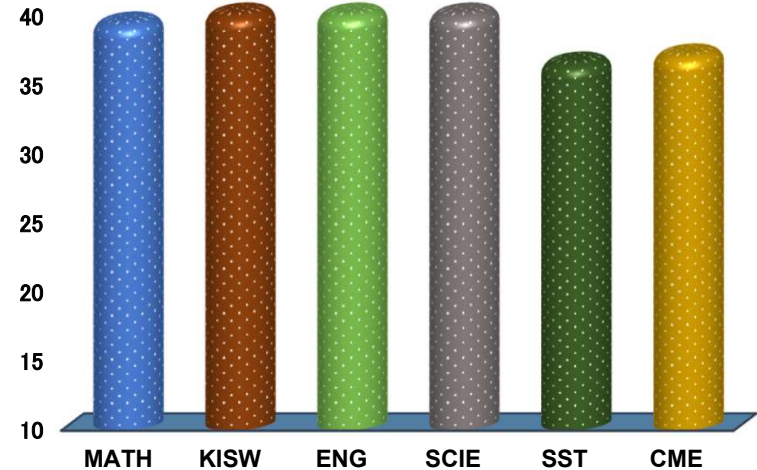

NEW VISION

REGION: ARUSHA

SCHOOL AVERAGE

39.8

DISTRICT: ARUSHA

SUBJECT AND GRADE PERFORMANCE ANALYSIS

SUBJECT RANKING

ENGLISH	44.7	89%	1
KISWAHILI	41.1	82%	2
SCIENCE	40.0	80%	3
MATHEMATICS	39.4	79%	4
CIVIC AND MORAL EDUCATION	37.0	74%	5
SOCIAL STUDIES	36.5	73%	6

SUBJECT GRADE ANALYSIS

SUBJECT/GRADE	A	B	C	D	F
MATHEMATICS	15	13	3	0	0
KISWAHILI	20	9	2	0	0
ENGLISH	28	2	0	1	0
SCIENCE	15	2	0	2	0
SOCIAL STUDIES	6	2	6	0	0
CIVIC AND MORAL	11	2	5	1	0

OVERALL GRADE ANALYSIS

Grade	Count	Total	Percentage
A	18	31	22%
B	11		14%
C	2		2%
D	0		0%
F	0		0%

CHART SUBJECT ANALYSIS

BOYS VS GIRLS PERFORMANCE

Gender	SAT	SAT	TOTAL
Boys	16	16	32
	40%	40%	

SEATED	31	97%
ABSENTEES	1	3%
PASSED	31	97%
FAILED	0	0%